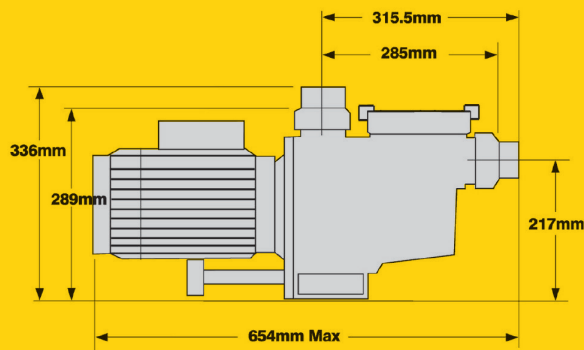

STANLEY®

Innovative Design   Master Craftsmanship   Trusted Brand

With increasing levels of automation and equipment on pools and spas you need a pump that can handle moving water through your pool filter, salt chlorinator, in-floor cleaning systems or multi jet spas.

The STX Series pump has been designed to comfortably meet these needs by delivering a much higher head pressure and overall performance than other pumps. With reliable external protection and high quality components this pump will be reliable in all weather conditions.

While meeting the demands of your equipment the STX also moves more water, using less power in fewer hours per day. This means lower electricity costs. With the need for less frequent cleaning the STX-Series pump will save you both time and money.

Warranty

Available in 3 different sizes and covered by a limited 3 year warranty against defects in materials and workmanship the STX-Series pool and spa pump is the perfect choice for your pool.

Specifications

Model	Volts	Phase	Input Watts	Horse Power	Flow Rate Max @ 8 m/h	Full Load Amps
STX 280	240	Single	1070	1.00	280 lpm	4.5
STX 400	240	Single	1650	1.50	400 lpm	7.2
STX 500	240	Single	1900	2.00	500 lpm	8.3

Available from:

Distributed exclusively in Australia and New Zealand by Lincoln Pool Equipment
Web: www.linc.com.au

STANLEY

STANLEY

For enquiries contact Lincoln Pool Equipment
27 Lakewood Boulevard Braeside Vic 3195
Phone **(03) 9580 9016** Visit www.linc.com.au