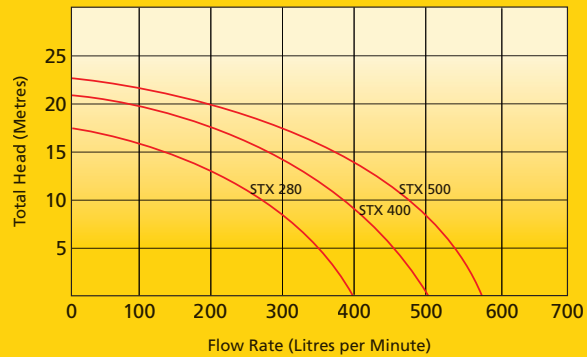

STANLEY®

Innovative Design   Master Craftsmanship   Trusted Brand

With increasing levels of automation and equipment on pools and spas you need a pump that can handle moving water through your pool filter, salt chlorinator, in-floor cleaning systems or multi jet spas.

The STX Series pump has been designed to comfortably meet these needs by delivering a much higher head pressure and overall performance than other pumps. With reliable external protection and high quality components this pump will be reliable in all weather conditions.

While meeting the demands of your equipment the STX also moves more water, using less power in fewer hours per day. This means lower electricity costs. With the need for less frequent cleaning the STX-Series pump will save you both time and money.

Warranty

Available in 3 different sizes and covered by a limited 3 year warranty against defects in materials and workmanship the STX-Series pool and spa pump is the perfect choice for your pool.

Specifications

Model	Volts	Phase	Input Watts	Horse Power	Flow Rate Max @ 8 m/h	Full Load Amps
STX 280	240	Single	1070	1.00	280 lpm	4.5
STX 400	240	Single	1650	1.50	400 lpm	7.2
STX 500	240	Single	1900	2.00	500 lpm	8.3

Available from:

Distributed exclusively in Australia and New Zealand by Lincoln Pool Equipment
Web: www.linc.com.au

STANLEY

STANLEY

For enquiries contact Lincoln Pool Equipment
27 Lakewood Boulevard Braeside Vic 3195
Phone **(03) 9580 9016** Visit www.linc.com.au