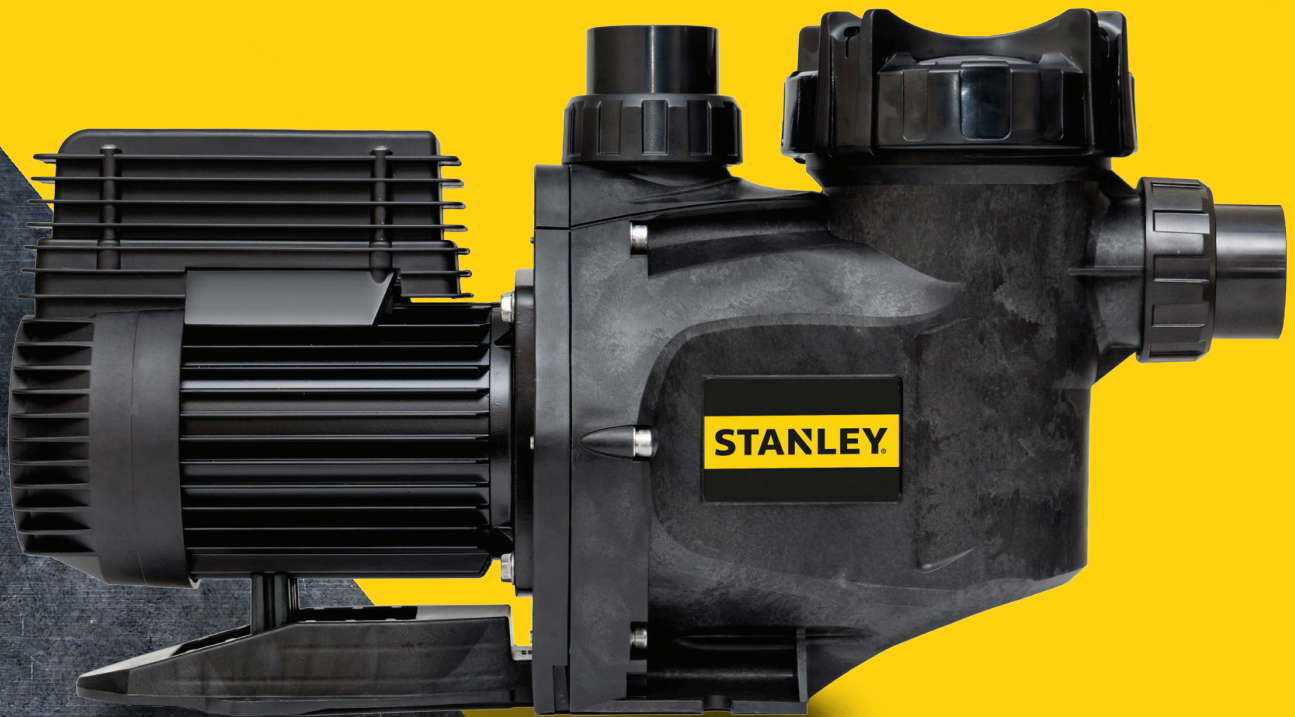

STANLEY®

PUMPS

THAT KEEP THE POOL
CRYSTAL **CLEAR**

THE STANLEY® STX POOL PUMP

- High flow and pressure
- Saves on operating costs
- Robust & reliable construction
- 3 year warranty

stanleytools.com.au

STANLEY®

The STX Series pump has been designed to comfortably meet these needs by delivering a much higher head pressure and overall performance than other pumps. With reliable external protection and high quality components this pump will be reliable in all weather conditions.