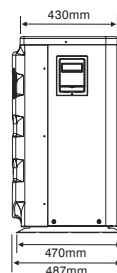

OASIS X9/X13 dimensions

OASIS X19/X24 dimensions

OASIS X28/X28T dimensions

Contact Sunlover Heating to find out more about our Heat Pump Range

Head Office
62 Parkhurst Dr
Knoxfield VIC 3180
T: 03 9887 2131