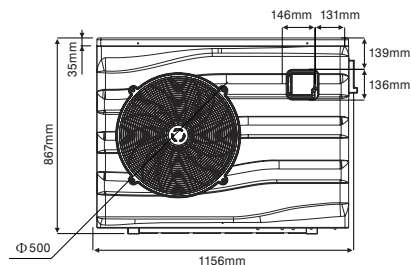

Model		Oasis X9	Oasis X13	Oasis X19	Oasis X24	Oasis X28	Oasis X28T
Performance Condition: 27°C Air / 26°C Water							
Heating Capacity	kW	8.5	13	19.3	26.1	28.8	28.8
Heating Power Input	kW	1.48	1.9	2.85	3.8	4.3	4.3
Running Current	A	7	8.7	13	17.5	21.3	8.7
Power Supply	V/Hz	10 AMP plug	10 AMP plug	240V / 50Hz	240V / 50Hz	240V / 50Hz	400 / 3 / 50

OASIS X9/X13 dimensions

OASIS X19/X24 dimensions

OASIS X28/X28T dimensions

Contact Sunlover Heating to find out more about our Heat Pump Range

Head Office
62 Parkhurst Dr
Knoxfield VIC 3180
T: 03 9887 2131