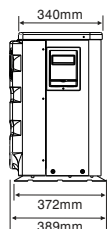

OASIS X9/X13 dimensions

OASIS X19/X24 dimensions

OASIS X28/X28T dimensions

Contact Sunlover Heating to find out more about our Heat Pump Range

Head Office
62 Parkhurst Dr
Knoxfield VIC 3180
T: 03 9887 2131