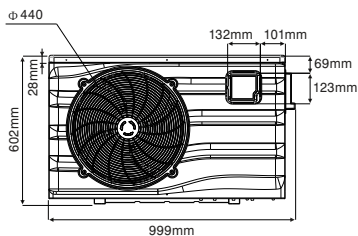

Model		Oasis X9	Oasis X13	Oasis X19	Oasis X24	Oasis X28	Oasis X28T
Performance Condition: 27°C Air / 26°C Water							
Heating Capacity	kW	8.5	13	19.3	26.1	28.8	28.8
Heating Power Input	kW	1.48	1.9	2.85	3.8	4.3	4.3
Running Current	A	7	8.7	13	17.5	21.3	8.7
Power Supply	V/Hz	10 AMP plug	10 AMP plug	240V / 50Hz	240V / 50Hz	240V / 50Hz	400 / 3 / 50

OASIS X9/X13 dimensions

OASIS X19/X24 dimensions

OASIS X28/X28T dimensions

Contact Sunlover Heating to find out more about our Heat Pump Range

Head Office
62 Parkhurst Dr
Knoxfield VIC 3180
T: 03 9887 2131