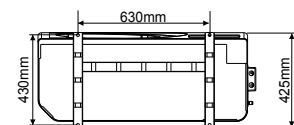

OASIS X9/X13 dimensions

OASIS X19/X24 dimensions

OASIS X28/X28T dimensions

Contact Sunlover Heating to find out more about our Heat Pump Range

Head Office
62 Parkhurst Dr
Knoxfield VIC 3180
T: 03 9887 2131