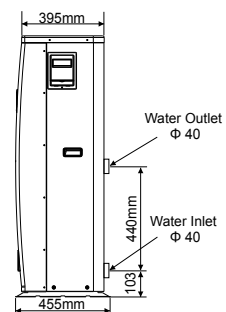

OASIS X9/X13 dimensions

OASIS X19/X24 dimensions

OASIS X28/X28T dimensions

Contact Sunlover Heating to find out more about our Heat Pump Range

Head Office
62 Parkhurst Dr
Knoxfield VIC 3180
T: 03 9887 2131