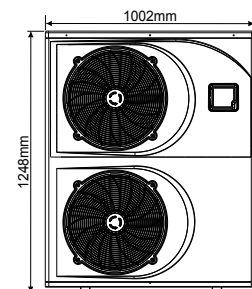

Model		Oasis X9	Oasis X13	Oasis X19	Oasis X24	Oasis X28	Oasis X28T
Performance Condition: 27°C Air / 26°C Water							
Heating Capacity	kW	8.5	13	19.3	26.1	28.8	28.8
Heating Power Input	kW	1.48	1.9	2.85	3.8	4.3	4.3
Running Current	A	7	8.7	13	17.5	21.3	8.7
Power Supply	V/Hz	10 AMP plug	10 AMP plug	240V / 50Hz	240V / 50Hz	240V / 50Hz	400 / 3 / 50

OASIS X9/X13 dimensions

OASIS X19/X24 dimensions

OASIS X28/X28T dimensions

Contact Sunlover Heating to find out more about our Heat Pump Range

Head Office
62 Parkhurst Dr
Knoxfield VIC 3180
T: 03 9887 2131