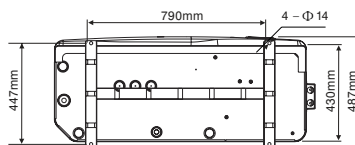

OASIS X9/X13 dimensions

OASIS X19/X24 dimensions

OASIS X28/X28T dimensions

Contact Sunlover Heating to find out more about our Heat Pump Range

Head Office
62 Parkhurst Dr
Knoxfield VIC 3180
T: 03 9887 2131