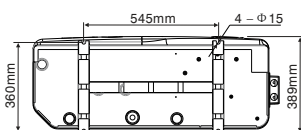

OASIS X9/X13 dimensions

OASIS X19/X24 dimensions

OASIS X28/X28T dimensions

Contact Sunlover Heating to find out more about our Heat Pump Range

Head Office
62 Parkhurst Dr
Knoxfield VIC 3180
T: 03 9887 2131