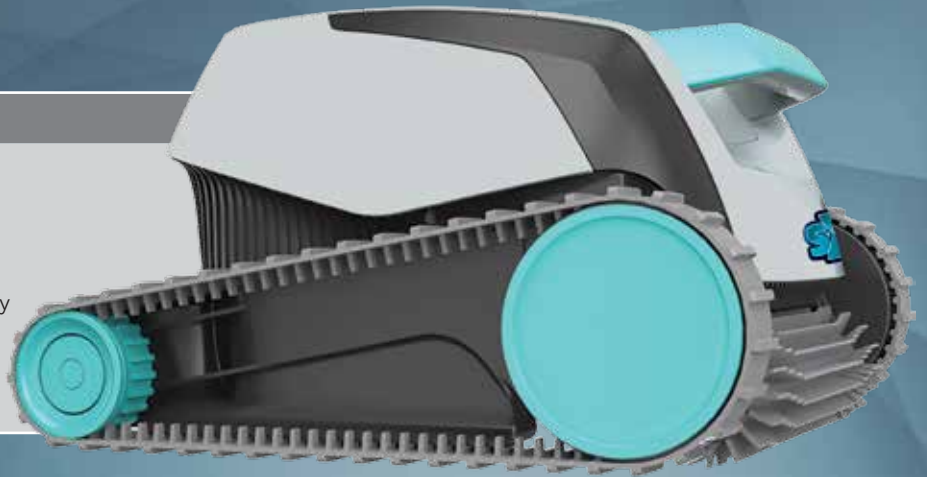

Smartphone  
remote control  
app

All K-Bot Saturn Series Pool Robotic Cleaners come with:

**CleverClean™ Coverage**  
Advanced scanning software ensures floors and walls are fully covered

**Active Brushing**  
Effective brushing and cleaning scrubs away algae and bacteria

**Lightweight**  
Light and ergonomic design and clean-water fast release makes removing so easy

## The perfect choice for above ground & small pools

### K-Bot Saturn Series SX1 Specifications

Ideal Pool Length	Ideal for pools up to 10 metres
Cleaning Cycle	1.5 hours
Cleaning Coverage	Floor and cove
Filtration	Easy clean net canister
Power Supply	Industry leading energy efficiency
Cable Length	12 metres
Weight	6.3 kg
Warranty	24 months limited warranty